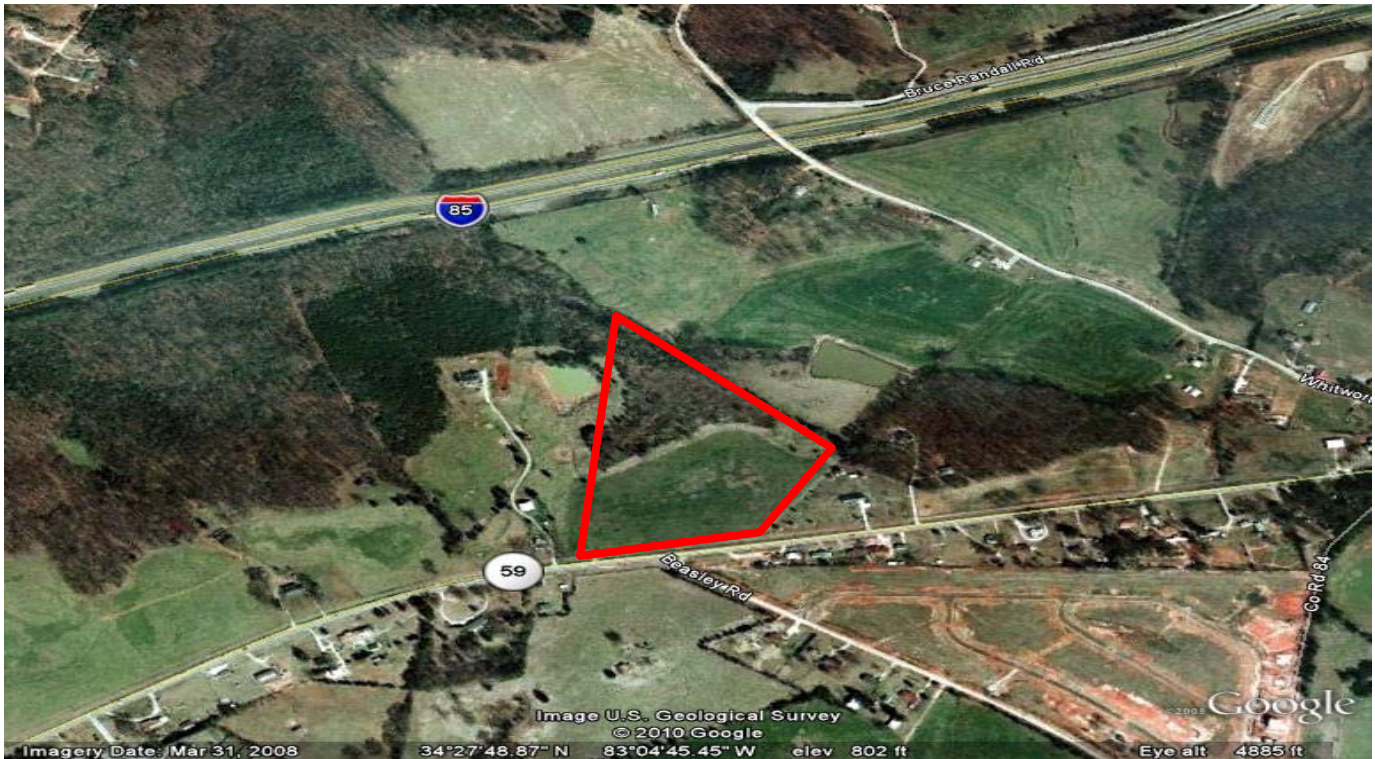

# Farmer Site

<b>Total Acreage</b>	16.82 +/-	<b>Sewer</b>	City of Lavonia 8" main
<b>Available Acreage</b>	16.82 +/-	<b>Power</b>	Customer Choice
<b>Water</b>	City of Lavonia 10" main	<b>Gas</b>	Toccoa Natural Gas
<b>All Utilities available</b>		<b>Fronts on GA HWY 59—Visibility I-85</b>	